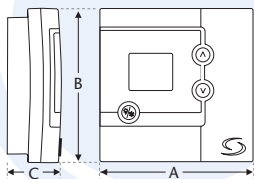

SELECTABLE
VOLT FREE
CONTACTS

RF Dimensions

E - Width 90 mm
D - Height 90 mm
F - Depth 50 mm

RT300 Dimensions

A - Width 95 mm
B - Height 95 mm
C - Depth 40 mm

features

Same industry leading features as the RT300, plus