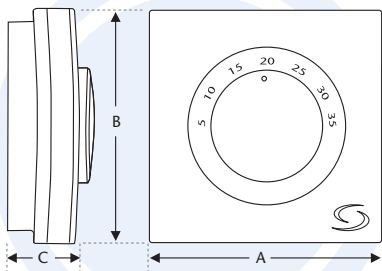

Dimensions

- A - Width 95 mm
- B - Height 95 mm
- C - Depth 40 mm

features

- Stylish Casing
- Simple to use
- Indicator light to show heat called for
- Easy to install
- Industry standard back plate for ease of wiring
- User Friendly